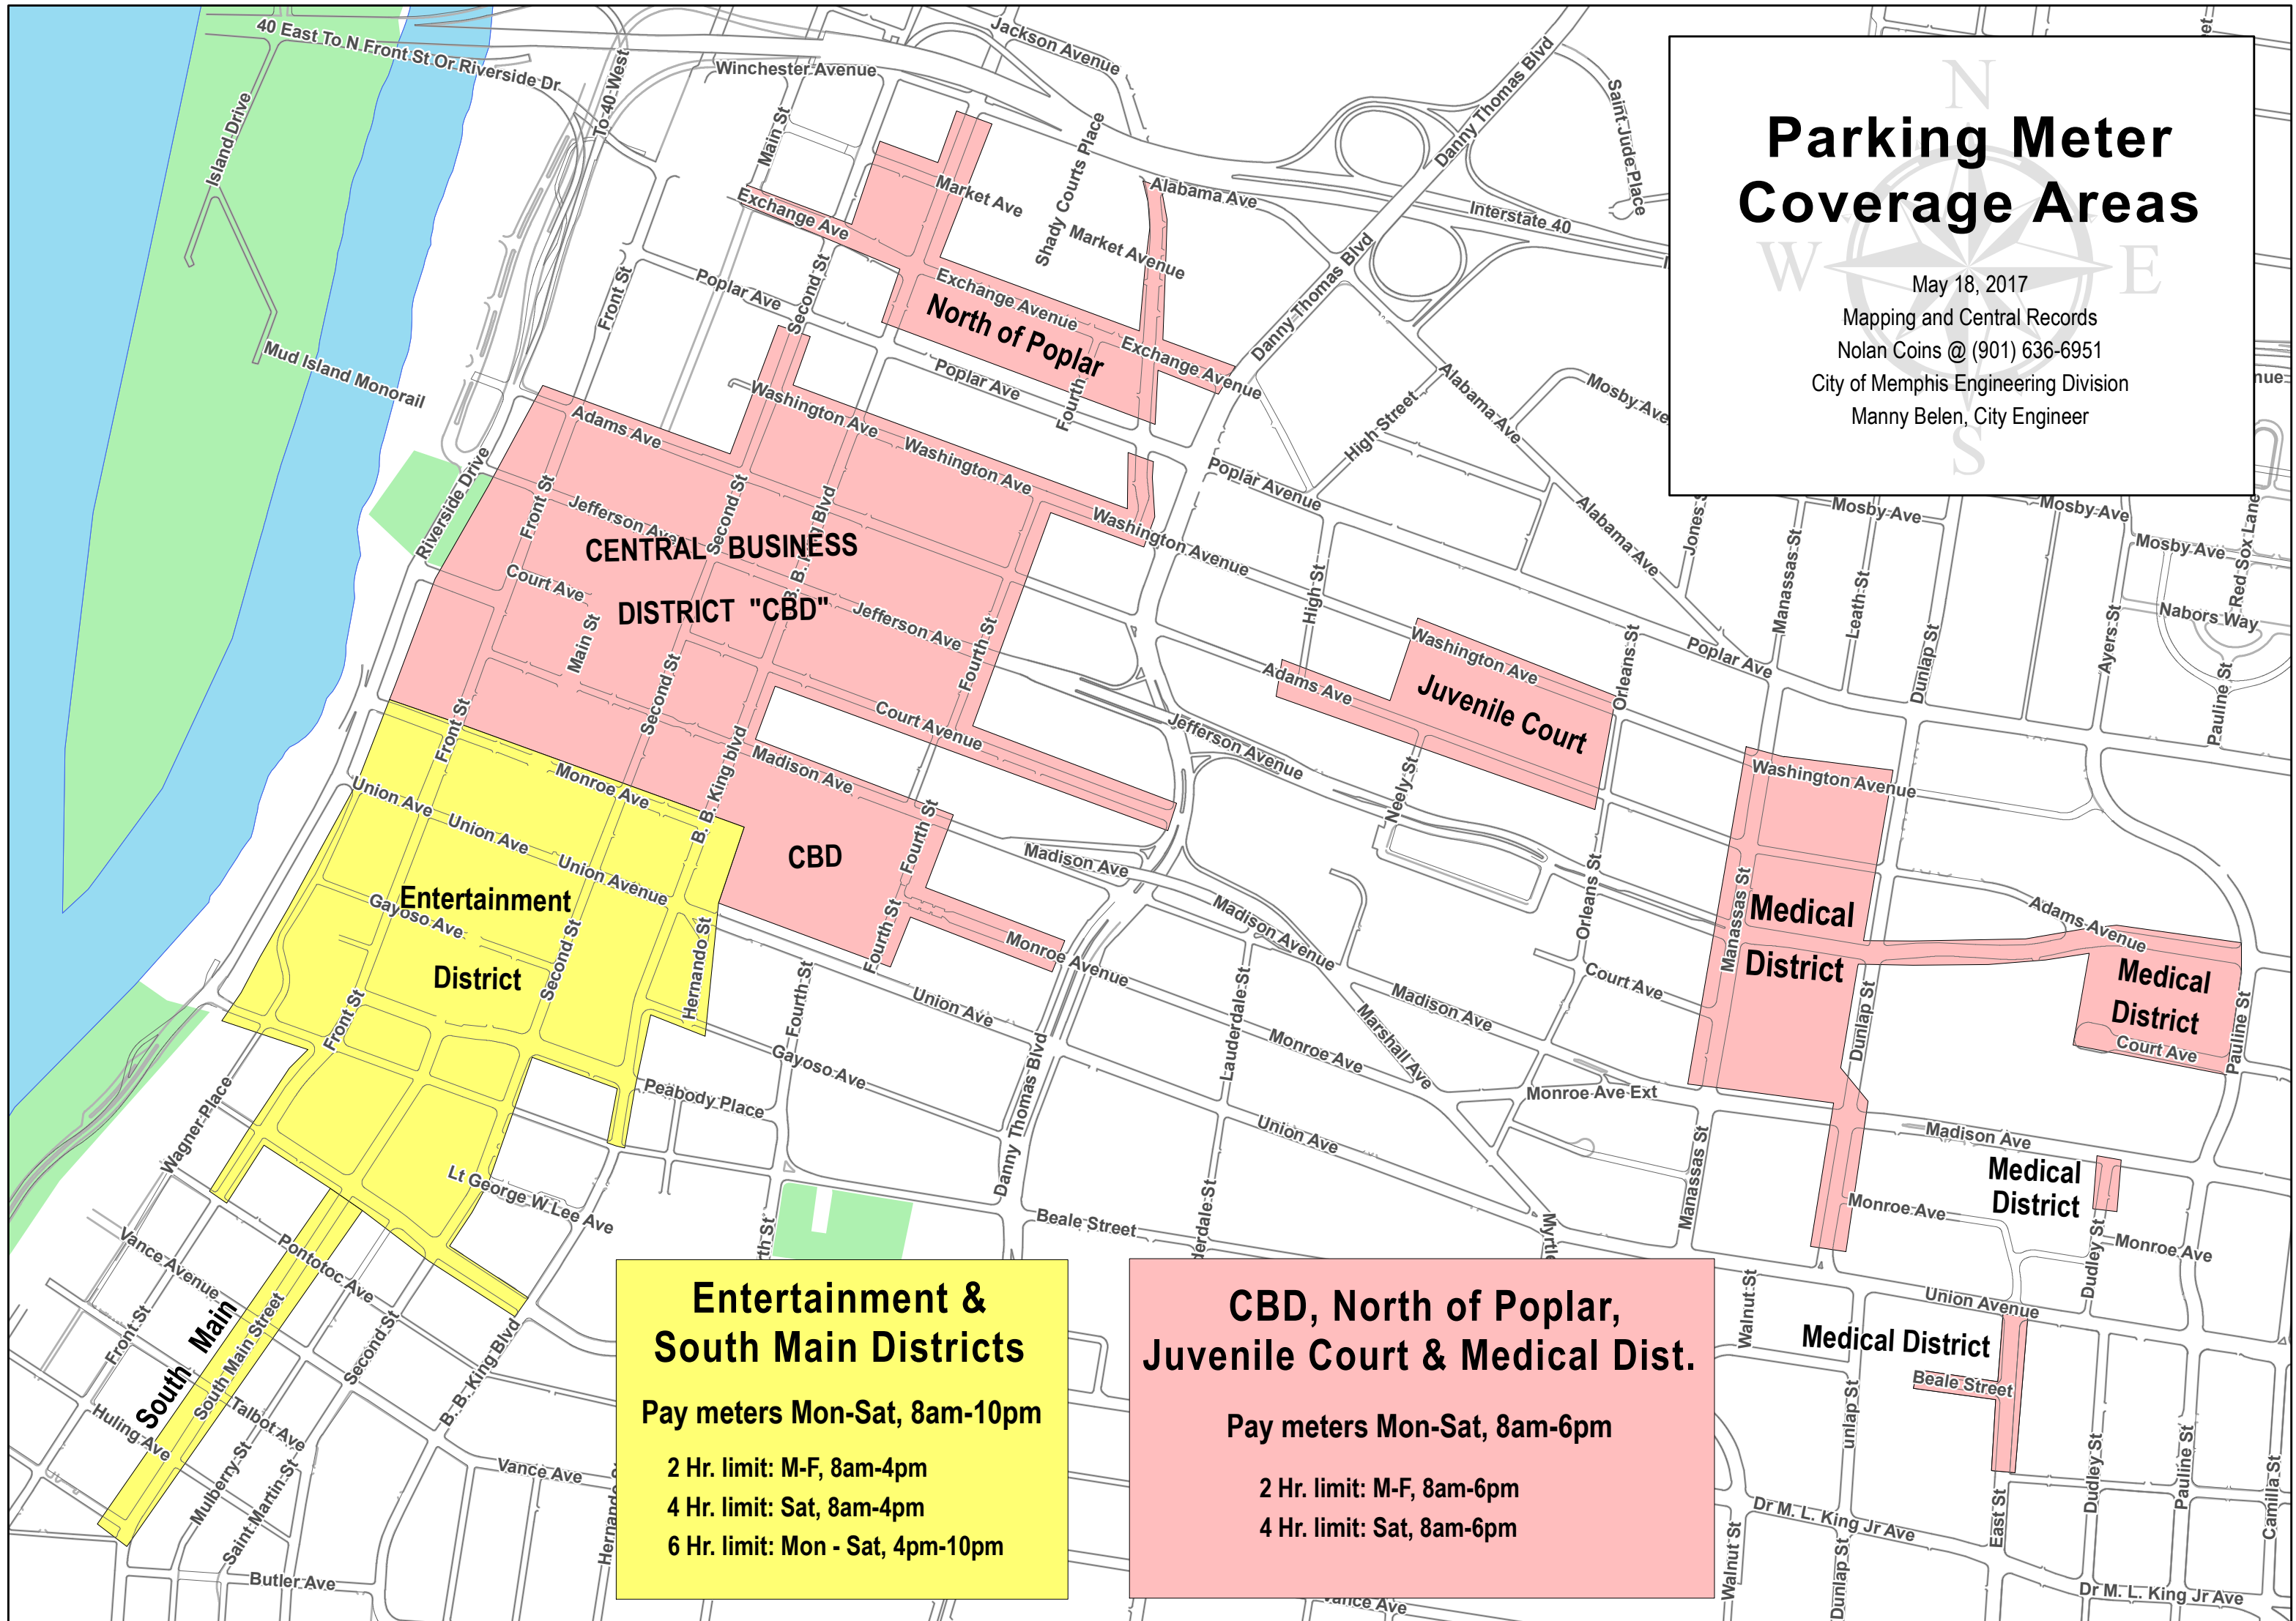

Parking Meter Coverage Areas

May 18, 2017

Mapping and Central Records

Nolan Coins @ (901) 636-6951

City of Memphis Engineering Division

Manny Belen, City Engineer

Entertainment & South Main Districts
Pay meters Mon-Sat, 8am-10pm

- 2 Hr. limit: M-F, 8am-4pm
- 4 Hr. limit: Sat, 8am-4pm
- 6 Hr. limit: Mon - Sat, 4pm-10pm

CBD, North of Poplar, Juvenile Court & Medical Dist.
Pay meters Mon-Sat, 8am-6pm

- 2 Hr. limit: M-F, 8am-6pm
- 4 Hr. limit: Sat, 8am-6pm